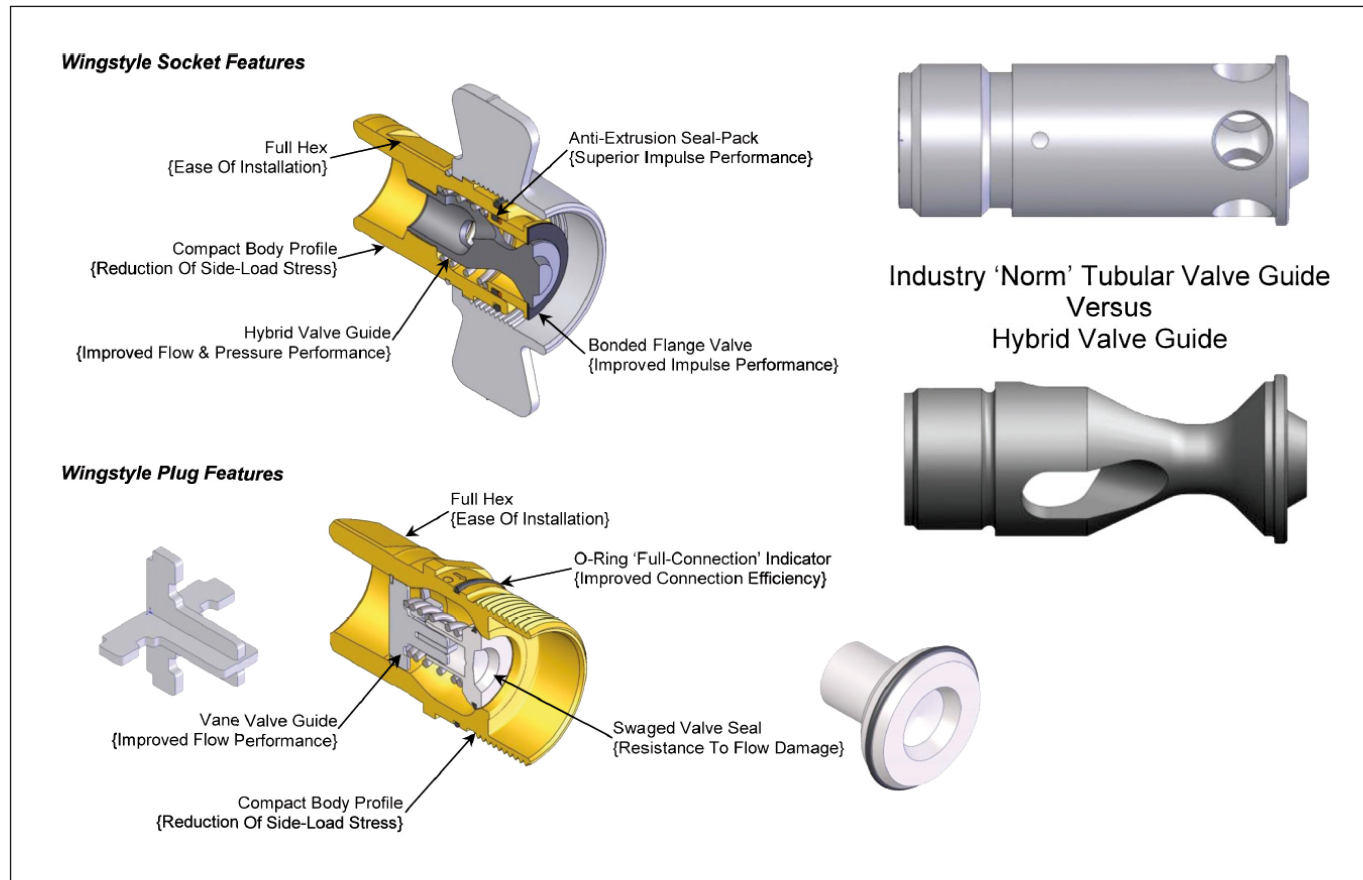

## Application:

- Quick release coupling for all hydraulic mobile equipment needs.

## Sizes:

- 3/4" - 1 - 1 1/4"

## Materials:

- Brass body and hex nut with steel wing
- Dust caps and plugs available; steel body with stainless steel cable

## Features:

- New hybrid valve design = industry leading flow and pressure
- Impulse performance improved by bonded flange valve and anti-extrusion seal pack
- Easy installation - Hex connect on both bodies
- More compact body profile
- O-ring connection indicator
- \*Interchangeable with:
  - Eaton 5100-Series
  - Parker 6100-Series
  - Snap-Tite 78-Series
  - Dixon W-Series
  - Other compatible models