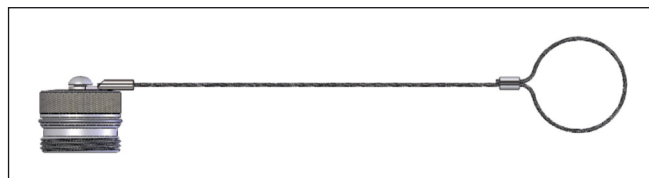

MALE DUST PLUG

Body Size	Part No.	Description	Lanyard
3/4"	14785204	Wingnut Dust Plug 3/4" male	steel cable
1"	14785989	Wingnut Dust Plug 1" male	steel cable
1 1/4"	14785205	Wingnut Dust Plug 1 1/4" male	steel cable