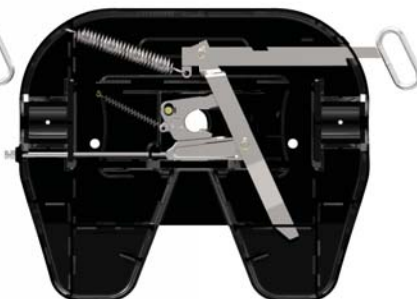

JSK36NSL Series Lightweight 5th Wheel

JSK36NSL

The JSK36NSL lightweight topplate offers weight savings without sacrificing the safety and proven reliability JOST is known for.

Safety First

All JOST fifth wheels have the same proven locking mechanism. Unlike competitive lightweight fifth wheels that can be complex with new, unproven locking mechanisms.

Capacities & Ratings

Maximum Vertical Rating
45,000 lbs

Maximum Horizontal Rating
150,000 lbs

Ready To Couple

Safely Locked

Benefits

- Weighs 210 lbs, a 30 pound reduction which allows for an increase in payload, improved fuel efficiency and a reduction in greenhouse gas.
- Can be rebuilt in 30 minutes without removing the topplate.
- Drivers and technicians are familiar with the principle and operation and maintenance of the JOST locking mechanism.
- Offers an economical solution on new truck specifications.
- An ideal choice when replacing competitive assemblies.

Assembly Part Numbers

	Sliding Mounts*	Height	Travel
Inboard Air Slider	JSK36NSL-B8PG06	7.75"	6"
	JSK36NSL-B8PG12	7.75"	12"
	JSK36NSL-B8PG18	7.75"	18"
	JSK36NSL-B8PG24	7.75"	24"
	JSK36NSL-B8PG36	7.75"	36"
	JSK36NSL-B8PG48	7.75"	48"
	JSK36NSL-B9PG06	8.75"	6"
	JSK36NSL-B9PG12	8.75"	12"
	JSK36NSL-B9PG18	8.75"	18"
	JSK36NSL-B9PG24	8.75"	24"
JSK36NSL-B9PG36	8.75"	36"	
JSK36NSL-B9PG48	8.75"	48"	
JSK36NSL-B10PG06	9.75"	6"	
JSK36NSL-B10PG12	9.75"	12"	
JSK36NSL-B10PG18	9.75"	18"	
JSK36NSL-B10PG24	9.75"	24"	
JSK36NSL-B10PG36	9.75"	36"	
JSK36NSL-B10PG48	9.75"	48"	

Kingpins

* "G" in part number indicates a 34" frame width, contact JOST for other frame widths.