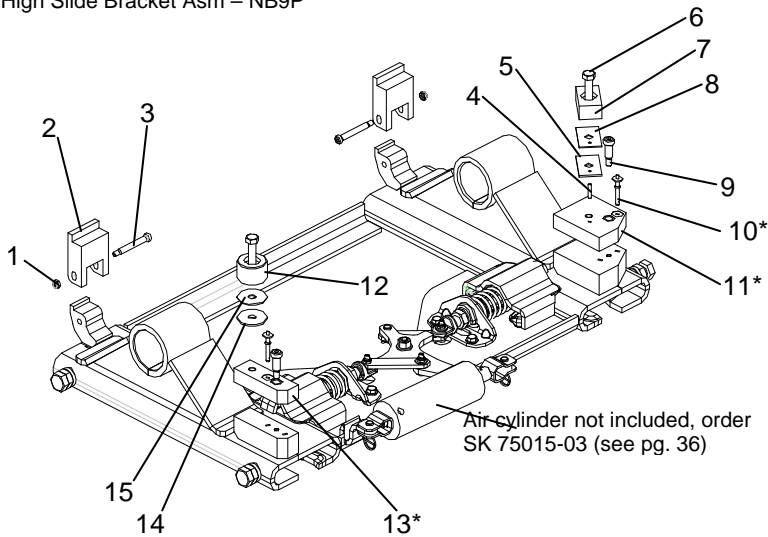

Outboard Slide Bracket Assemblies
 8" High Slide Bracket Asm – NA8P
 9" High Slide Bracket Asm – NA9P

Item	Description	Part No.
1	2 1/2 lg. Shoulder Screw	SK-70201-02
2	Rear Stop – 8" height	SK-72066-01
3	Rear Stop – 9" height	SK-72066-02
4	Lock Nut	SK-70402-01
5	Thin Shim (round)	SK-72068-06
6	Front Stop – 8" height	SK-72065-08
7	Front Stop – 9" height	SK-72065-09
8	1/2-13 Screw – 8" height	SK-70202-08
9	1/2-13 Screw – 9" height	SK-70202-16
10*	Thick Shim (round)	SK-72068-12
8*	1/4" Dia. Pos. Lock Pin	SK-71022-02
8b*	Field Replacement Kit	SK-75069-20
9	3/4" lg. Shoulder Screw	SK-70201-14
10*	Right Front Tilt Stop Plate	SK-77084-02
10b*	Service Front Tilt Stop	SK-77084-00S
11*	Left Front Tilt Stop Plate	SK-77084-01
11b*	Service Front Tilt Stop	SK-77084-00S

*For serial numbers up to, **23XX18XXXXX**, order: 8b, 10b, 11b

Inboard Slide Bracket Assembly
 9" High Slide Bracket Asm – NB9P

Item	Description	Part No.
1	Lock Nut	SK-70402-01
2	Rear Stop	SK-72066-01
3	2 1/2 lg. Shoulder Screw	SK-70201-02
4	Roll Pin	SK-70104-03
5	Thick Shim (rectangle)	SK-72069-12
6	1/2-13 Screw	SK-70202-26
7	L.H. Front Stop	SK-72067-29
8	Thin Shim (rectangle)	SK-72069-06
9	1 lg. Shoulder Screw	SK-70201-12
10*	1/4" Dia. Pos. Lock Pin	SK-71022-02
10b*	Field Replacement Kit	SK-75069-23
11*	LH Front Tilt Stop Plate	SK-72064-00
11b*	Service LH Front Tilt Stop	SK-72064-00S
12	RH Front Stop	SK-72065-29
13*	RH Front Tilt Stop Plate	SK-72063-00
13b*	Service RH Front Tilt Stop	SK-72063-00S
14	Thin Shim (round)	SK-72068-12
15	Thin Shim (round)	SK-72068-06