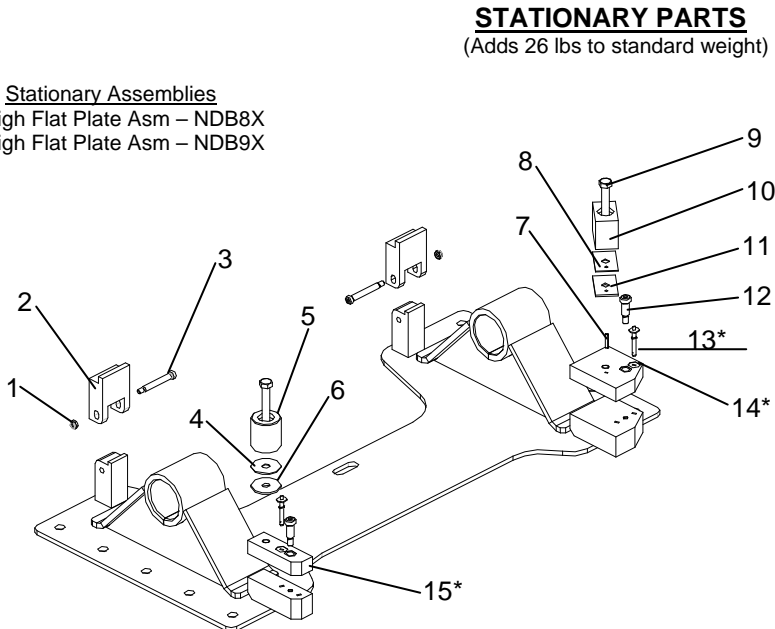

*For serial numbers up to, **23XX18XXXXX**, order: 8b, 10b, 11b

Inboard Slide Bracket Assembly
 9" High Slide Bracket Asm – NB9P

Item	Description	Part No.
1	Lock Nut	SK-70402-01
2	Rear Stop	SK-72066-01
3	2 1/2 lg. Shoulder Screw	SK-70201-02
4	Roll Pin	SK-70104-03
5	Thick Shim (rectangle)	SK-72069-12
6	1/2-13 Screw	SK-70202-26
7	L.H. Front Stop	SK-72067-29
8	Thin Shim (rectangle)	SK-72069-06
9	1 lg. Shoulder Screw	SK-70201-12
10*	1/4" Dia. Pos. Lock Pin	SK-71022-02
10b*	Field Replacement Kit	SK-75069-23
11*	LH Front Tilt Stop Plate	SK-72064-00
11b*	Service LH Front Tilt Stop	SK-72064-00S
12	RH Front Stop	SK-72065-29
13*	RH Front Tilt Stop Plate	SK-72063-00
13b*	Service RH Front Tilt Stop	SK-72063-00S
14	Thin Shim (round)	SK-72068-12
15	Thin Shim (round)	SK-72068-06

*For serial numbers up to, **23XX40XXXXX**, order: 10b, 11b, 13b

Stationary Assemblies
 8" High Flat Plate Asm – NDB8X
 9" High Flat Plate Asm – NDB9X

Item	Description	Part No.
1	Lock Nut	SK-70402-01
2	Rear Stop	SK-72066-01
3	2 1/2 lg. Shoulder Screw	SK-70201-02
4	Thin Shim (round)	SK-72068-06
5	RH Front Stop – 8" height	SK-72065-18
6	RH Front Stop – 9" height	SK-72065-19
7	Thick Shim (round)	SK-72068-12
8	Roll Pin	SK-70104-03
9	Thin Shim (rectangle)	SK-72069-06
10	1/2-13 Screw – 8" height	SK-70202-17
11	1/2-13 Screw – 9" height	SK-70202-18
12	LH Front Stop – 8" height	SK-72067-08
13*	LH Front Stop – 9" height	SK-72067-09
14*	Thick Shim (rectangle)	SK-72069-12
15*	1" lg. Shoulder Screw	SK-70201-12
13b*	1/4" Dia. Pos. Lock Pin	SK-71022-02
13b*	Field Replacement Kit	SK-75069-21
14b*	LH Front Tilt Stop Plate	SK-72064-00
14b*	Service LH Front Tilt Stop	SK-72064-00S
15*	RH Front Tilt Stop Plate	SK-72063-00
15b*	Service RH Front Tilt Stop	SK-72063-00S