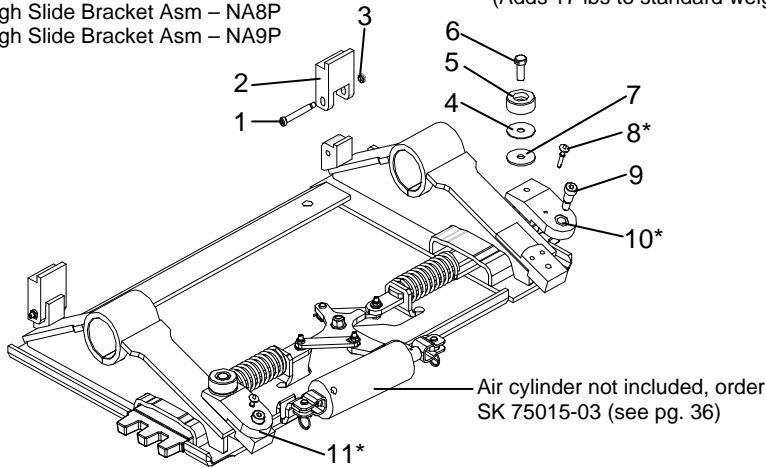

Outboard Slide Bracket Assemblies
 8" High Slide Bracket Asm – NA8P
 9" High Slide Bracket Asm – NA9P

Item	Description	Part No.
1	2 1/2 lg. Shoulder Screw	SK-70201-02
2	Rear Stop – 8" height	SK-72066-01
3	Rear Stop – 9" height	SK-72066-02
4	Lock Nut	SK-70402-01
5	Thin Shim (round)	SK-72068-06
6	Front Stop – 8" height	SK-72065-08
7	Front Stop – 9" height	SK-72065-09
8	1/2-13 Screw – 8" height	SK-70202-08
9	1/2-13 Screw – 9" height	SK-70202-16
10*	Thick Shim (round)	SK-72068-12
8*	1/4" Dia. Pos. Lock Pin	SK-71022-02
8b*	Field Replacement Kit	SK-75069-20
9	3/4" lg. Shoulder Screw	SK-70201-14
10*	Right Front Tilt Stop Plate	SK-77084-02
10b*	Service Front Tilt Stop	SK-77084-00S
11*	Left Front Tilt Stop Plate	SK-77084-01
11b*	Service Front Tilt Stop	SK-77084-00S

*For serial numbers up to, **23XX18XXXXX**, order: 8b, 10b, 11b

Inboard Slide Bracket Assembly
 9" High Slide Bracket Asm – NB9P

Item	Description	Part No.
1	Lock Nut	SK-70402-01
2	Rear Stop	SK-72066-01
3	2 1/2 lg. Shoulder Screw	SK-70201-02
4	Roll Pin	SK-70104-03
5	Thick Shim (rectangle)	SK-72069-12
6	1/2-13 Screw	SK-70202-26
7	L.H. Front Stop	SK-72067-29
8	Thin Shim (rectangle)	SK-72069-06
9	1 lg. Shoulder Screw	SK-70201-12
10*	1/4" Dia. Pos. Lock Pin	SK-71022-02
10b*	Field Replacement Kit	SK-75069-23
11*	LH Front Tilt Stop Plate	SK-72064-00
11b*	Service LH Front Tilt Stop	SK-72064-00S
12	RH Front Stop	SK-72065-29
13*	RH Front Tilt Stop Plate	SK-72063-00
13b*	Service RH Front Tilt Stop	SK-72063-00S
14	Thin Shim (round)	SK-72068-12
15	Thin Shim (round)	SK-72068-06