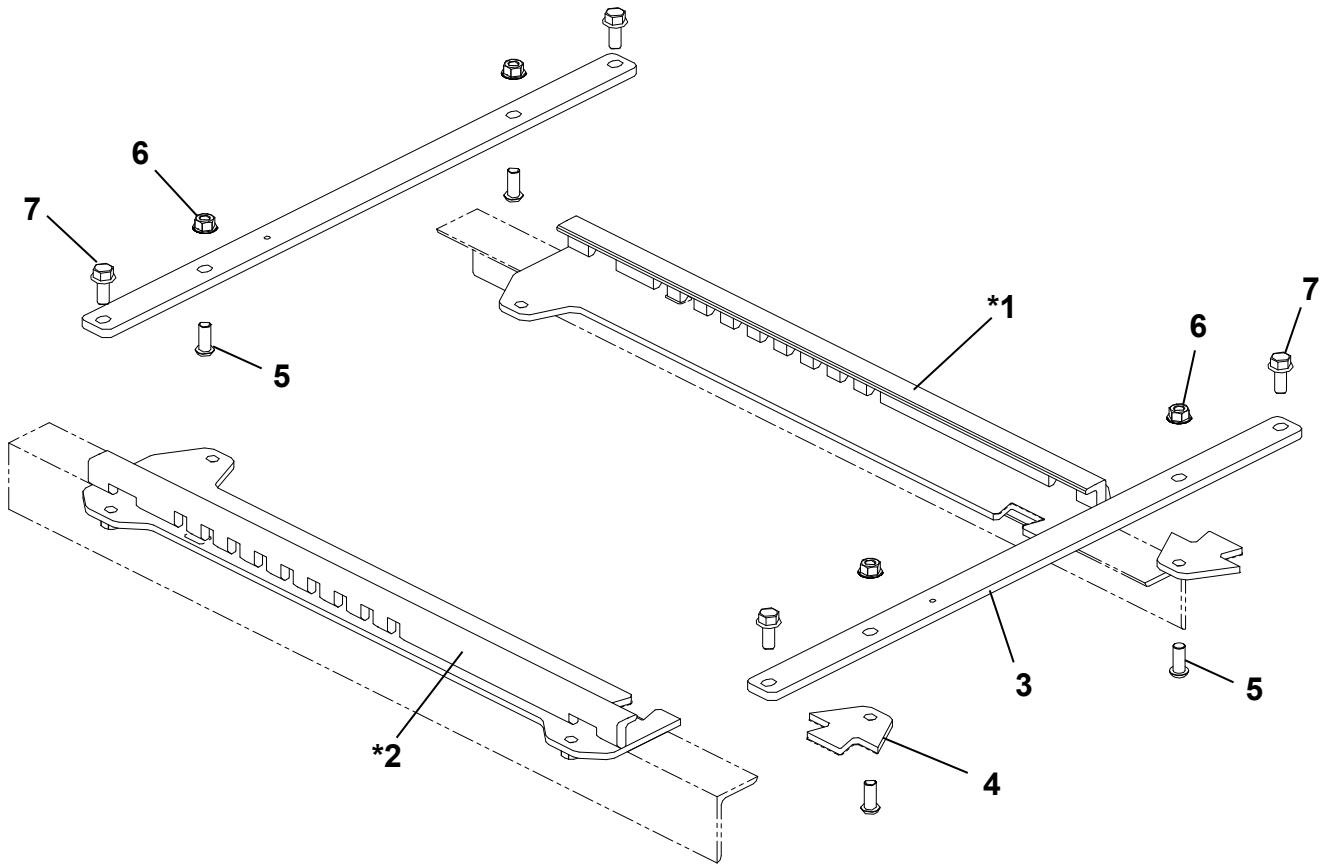

To Order Slide Bracket Assembly Only		
JOST Order Number	Height	Weight
U7P	7" F.W. Height	98 lbs.
U8P	8" F.W. Height	105 lbs.
U9P	9" F.W. Height	110 lbs.
U10P	10" F.W. Height	132 lbs.
U11P	11" F.W. Height	143 lbs.

* Frame width is required for Rail Assembly with Angles.

For different frame width, replace "G" in order number with appropriate letter (e.g. SK 77563-BE-12).

Common Frame Width Options

C = 33 1/2
E = 33 3/4
F = 33 7/8
G = 34 (shown)
H = 34 1/8
J = 34 1/4

Slide Bracket Assembly

Item	Description	Part No.	Item	Description	Part No.
1	Slide bracket*	SK 77541-xx	9	5/16-18 Lock Nut	SK 70402-01
2	Spring	SK 77293-00	10	Cylinder Assembly (see pg 36)	SK 75015-03
3	Pivot Arm	SK 77289-00	11	Plunger	SK 77548-00
4	Pivot Linkage	SK 77290-00	12	Flat Washer	SK 70302-05
5	Double Coil Spring	V2026100	13	Cotter Pin	SK 70101-03
6	1/2-13 Lock Nut	SK 70401-03	14	3/8 Dia. Clevis Pin	SK 70102-00
7	3/8 Dia.x 3/4 Shoulder Screw	SK 70201-09	15	Flat Washer	SK 70302-02
8	Flanged Bearing	SK 77292-00	16	Pivot Post Grease Fitting	SK 71013-12

*Item #1 available in fifth wheel heights: 7", 8", 9", 10" or 11". Replace XX in part number with appropriate height (e.g. SK 77541-08).

Slide Rail Assembly

Item	Description	Part No.	Item	Description	Part No.
*1	RH Slide Rail without Angle	SK 77535-xx	4	Cross Brace Support	SK 77550-00
*2	LH Slide Rail without Angle	SK 77536-xx	5	5/8-11 Button Head Screw	SK 70206-03
**1A	RH Slide Rail with Angle	SK 77537-BG-xx	6	5/8-11 Flange Nut	SK 70415-01
**2A	LH Slide Rail with Angle	SK 77538-BG-xx	7	5/8-11 Flange Cap Screw	SK 70210-02
3	Cross Brace	SK 77539-01			