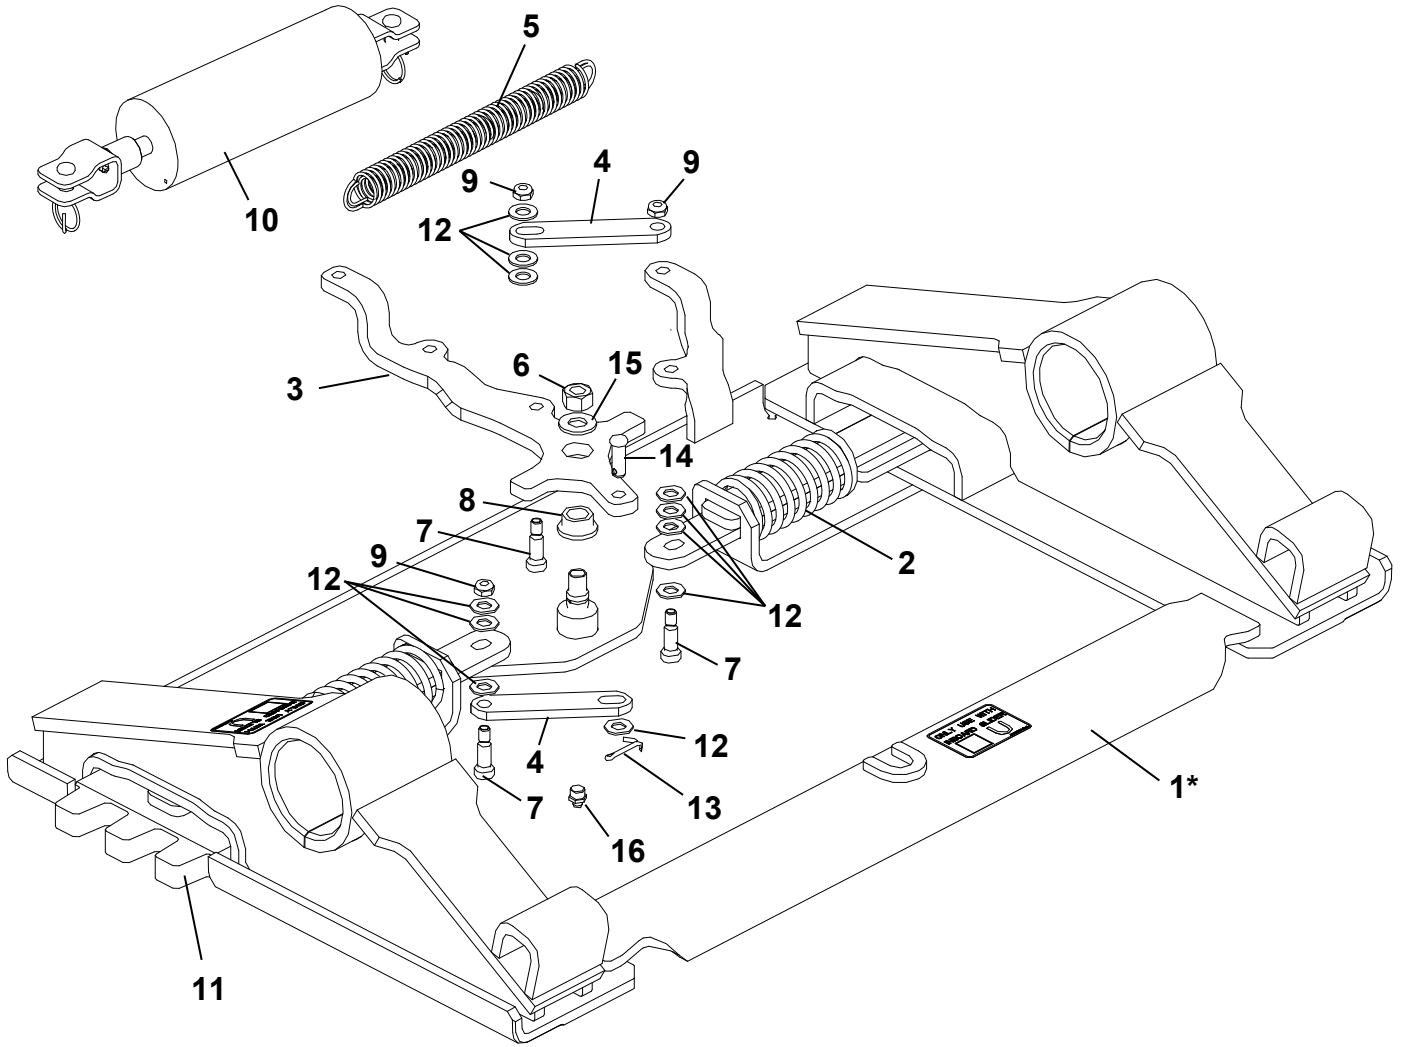

To Order Slide Bracket Assembly Only		
JOST Order Number	Height	Weight
U7P	7" F.W. Height	98 lbs.
U8P	8" F.W. Height	105 lbs.
U9P	9" F.W. Height	110 lbs.
U10P	10" F.W. Height	132 lbs.
U11P	11" F.W. Height	143 lbs.

* Frame width is required for Rail Assembly with Angles.

For different frame width, replace "G" in order number with appropriate letter (e.g. SK 77563-BE-12).

Common Frame Width Options

C = 33 1/2
E = 33 3/4
F = 33 7/8
G = 34 (shown)
H = 34 1/8
J = 34 1/4

Slide Bracket Assembly

Item	Description	Part No.	Item	Description	Part No.
1	Slide bracket*	SK 77541-xx	9	5/16-18 Lock Nut	SK 70402-01
2	Spring	SK 77293-00	10	Cylinder Assembly (see pg 36)	SK 75015-03
3	Pivot Arm	SK 77289-00	11	Plunger	SK 77548-00
4	Pivot Linkage	SK 77290-00	12	Flat Washer	SK 70302-05
5	Double Coil Spring	V2026100	13	Cotter Pin	SK 70101-03
6	1/2-13 Lock Nut	SK 70401-03	14	3/8 Dia. Clevis Pin	SK 70102-00
7	3/8 Dia.x 3/4 Shoulder Screw	SK 70201-09	15	Flat Washer	SK 70302-02
8	Flanged Bearing	SK 77292-00	16	Pivot Post Grease Fitting	SK 71013-12

*Item #1 available in fifth wheel heights: 7", 8", 9", 10" or 11". Replace XX in part number with appropriate height (e.g. SK 77541-08).

Slide Rail Assembly

Item	Description	Part No.	Item	Description	Part No.
*1	RH Slide Rail without Angle	SK 77535-xx	4	Cross Brace Support	SK 77550-00
*2	LH Slide Rail without Angle	SK 77536-xx	5	5/8-11 Button Head Screw	SK 70206-03
**1A	RH Slide Rail with Angle	SK 77537-BG-xx	6	5/8-11 Flange Nut	SK 70415-01
**2A	LH Slide Rail with Angle	SK 77538-BG-xx	7	5/8-11 Flange Cap Screw	SK 70210-02
3	Cross Brace	SK 77539-01			