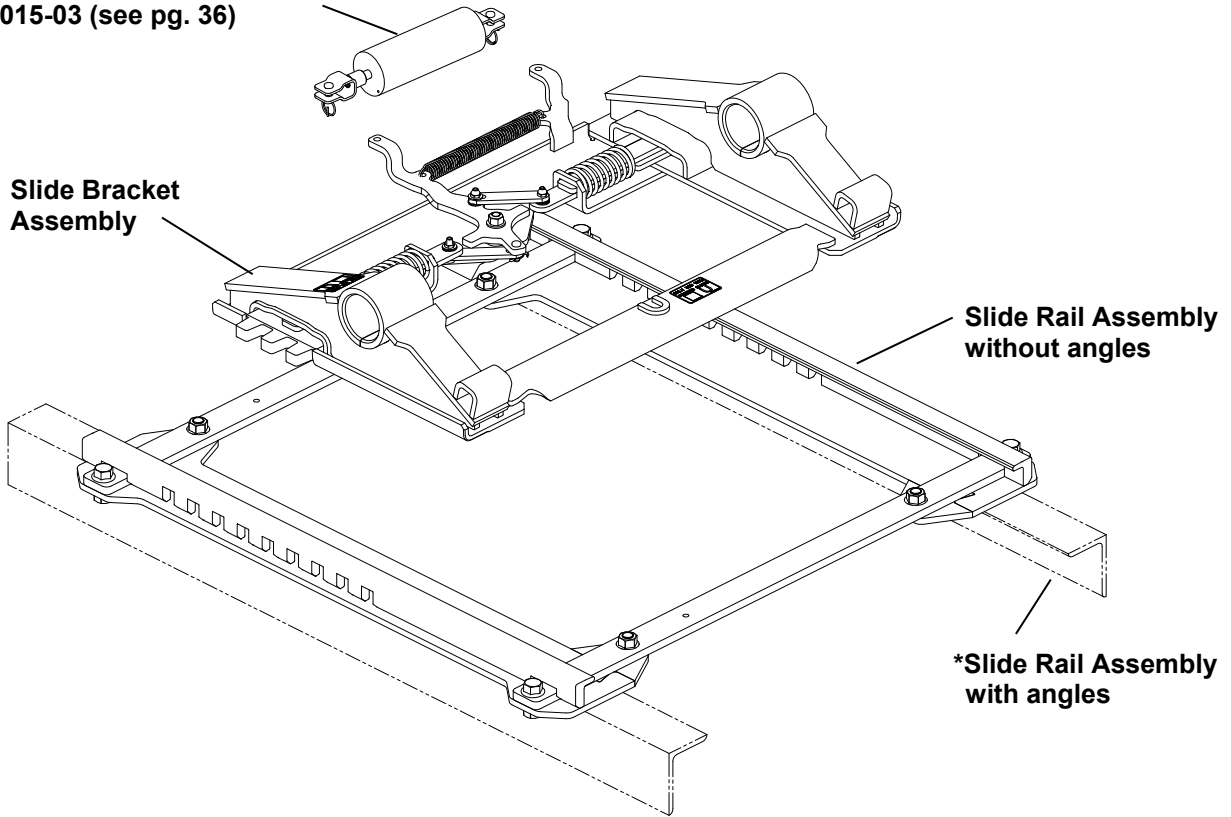

Air cylinder not included, order
SK 75015-03 (see pg. 36)

To Order Slide Rail Assembly without Angles		
JOST Order Number	Travel	Weight
SK 77562-06	6" Travel	87 lbs.
SK 77562-12	12" Travel	97 lbs.
SK 77562-18	18" Travel	107 lbs.
SK 77562-24	24" Travel	117 lbs.
SK 77562-36	36" Travel	136 lbs.
SK 77562-48	48" Travel	155 lbs.

To Order Slide Rail Assembly with Angles *		
JOST Order Number	Travel	Weight
SK 77563-BG-06	6" Travel	142 lbs.
SK 77563-BG-12	12" Travel	159 lbs.
SK 77563-BG-18	18" Travel	175 lbs.
SK 77563-BG-24	24" Travel	192 lbs.
SK 77563-BG-36	36" Travel	225 lbs.
SK 77563-BG-48	48" Travel	258 lbs.

To Order Slide Bracket Assembly Only		
JOST Order Number	Height	Weight
U7P	7" F.W. Height	98 lbs.
U8P	8" F.W. Height	105 lbs.
U9P	9" F.W. Height	110 lbs.
U10P	10" F.W. Height	132 lbs.
U11P	11" F.W. Height	143 lbs.