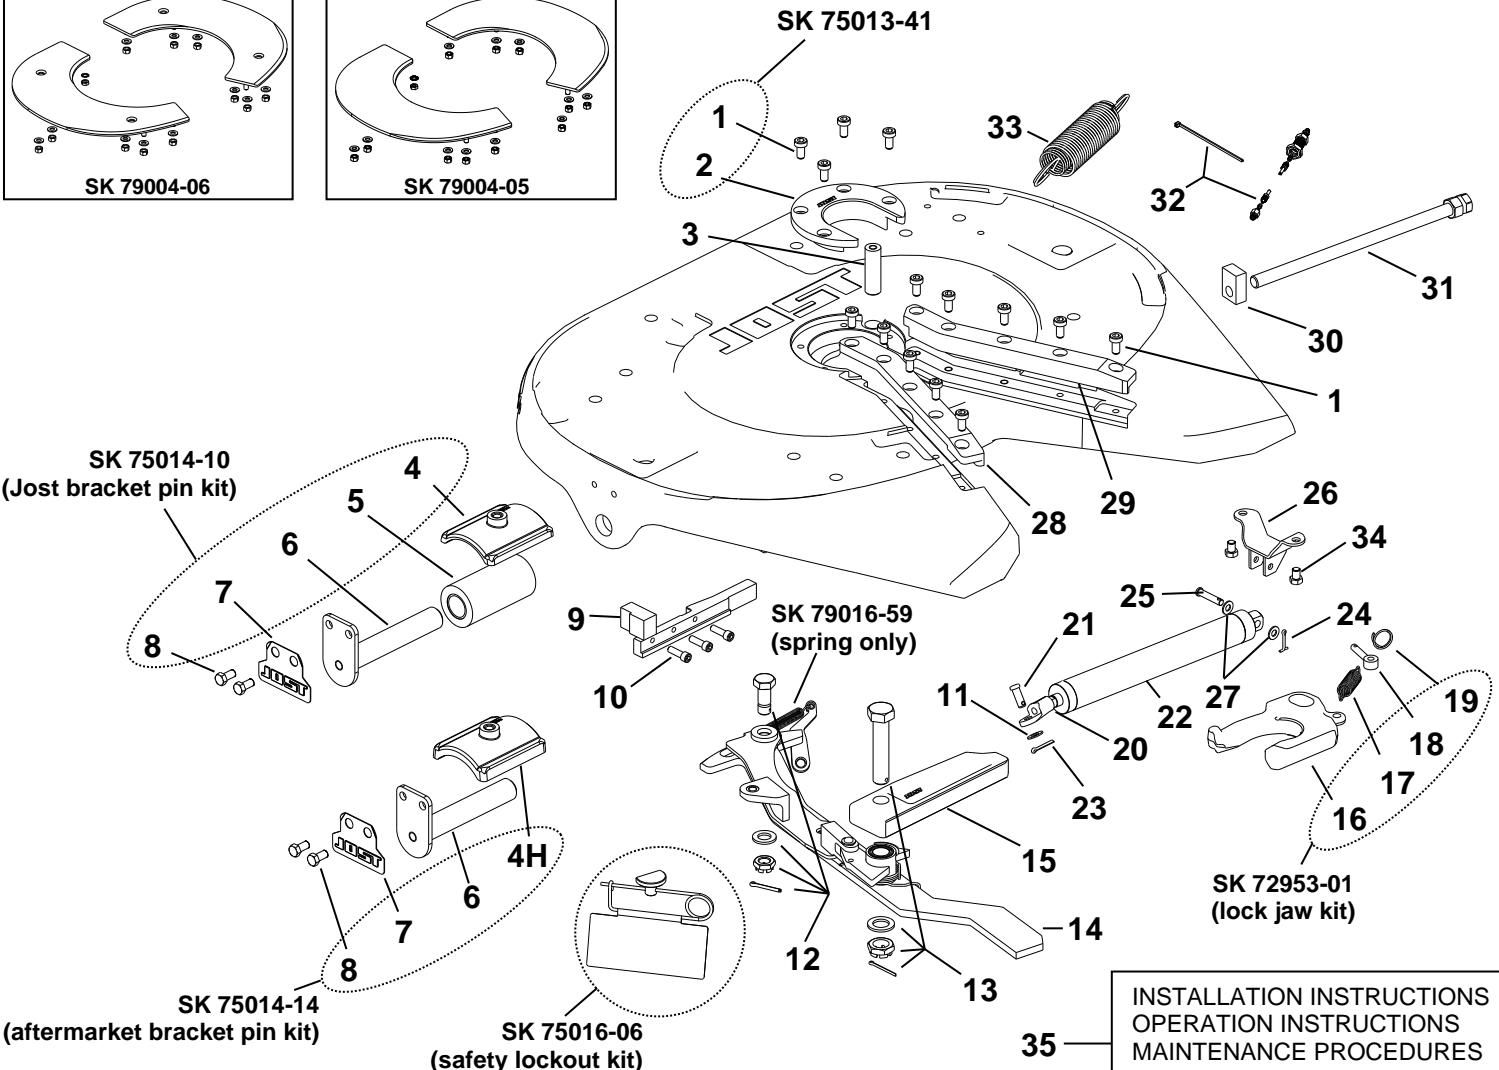

**AutoLube steel liner kit**

**Standard steel liner kit**

Item	Description	Part No.	Item	Description	Part No.	Item	Description	Part No.
1	Wear ring bolt	SK 73121-55	14	Release arm asm	SK 79016-62	27	Washer	SK 70302-03
2	Wear Ring	SK 79002-01	15	Locking bar	SK 79053-00	28	LH Throat guide	SK 79052-02
3	Lock jaw pivot pin	SK 72106-67	16	LH Lock jaw	SK 1489LZ	29	RH Throat guide	SK 79052-01
4	Collar - Jost	SK 73105-95	17	Lock jaw spring	SK 847	30	Guide piece	SK 73205-07
4H	Collar – Aftermarket	SK 79048-11	18	Eye bolt	SK 2106-69	31	Adjusting screw w/nut	SK 79010-05
5	Bushing - Jost	SK 79016-75	19	Ring	SK 2106-70	32	Lubricating kit	SK 3108-02
6	Bracket pin – Ø1-1/8"	SK 73104-05	20	Cylinder clevis	SK 79020-06	33	Double tension spring	SK 3105-20
7	Tab washer	SK 73104-47	21	Clevis pin	SK 70102-00	34	3/8-16 Hex Bolt	SK 70202-32
8	Bracket pin bolt	SK 73121-28B	22	Cylinder	SK 79020-04	35	Info Pack	SK 75020-21
9	Lock/Unlock plate	SK 79016-22	23	Cotter Pin	SK 70101-04			
10	5/16-18 SHCS	SK 70204-08	24	Cotter pin	SK 70101-03			
11	Flat washer	SK 70302-05	25	Clevis pin	SK 70102-08			
12	Pivot bolt kit	SK 71513	26	Cylinder bracket	SK 79016-71			
13	Locking bar bolt kit	SK 73221-01						

Minor Replacement Kit	
Throat and Lock Jaw	
Includes Items 1-3, 16-19, 28-29 & 32	
Order Number	Weight
SK 75013-24	16 lbs